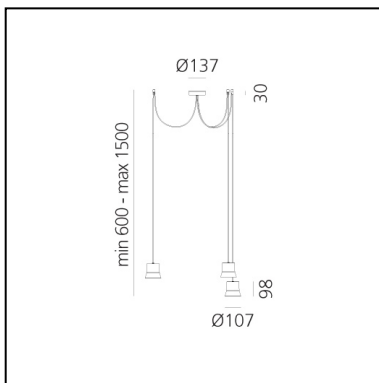

## LUMINAIRE

- Watt: **24W**
- Delivered lumens output: **1513lm**
- CCT: **3000K**
- Efficiency: **70%**
- Efficacy: **63.04lm/W**
- CRI: **80**

## DIMENSIONS

- Height: **cm 9.8**
- Diameter: **cm 10.7**
- Base Width: **cm 3**
- Base Diameter: **cm 11**
- Max Height from ceiling: **cm 1,500**
- Glow Wire Test: **650°**